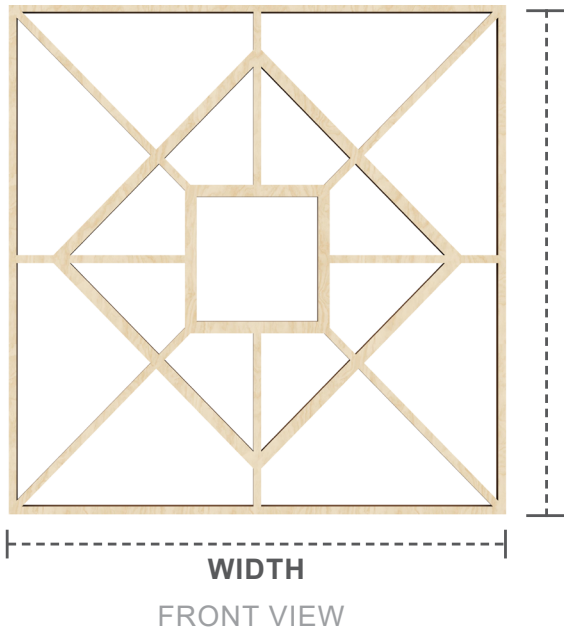

STAIN GRADE WOOD FRETWORK

STYLE

JAMESTOWN

23 3/8" x 23 3/8"
LARGE

15 3/8" x 15 3/8"
MEDIUM

11 3/8" x 11 3/8"
SMALL

7 3/8" x 7 3/8"
EXTRA SMALL

Wood Species

ALDER

BIRCH

CHERRY

HICKORY

RED OAK

WALNUT

MDF
(paintable)

PANEL CONSTRUCTION: Wood grain veneer over substrate.
3/8" or 1/4" thickness.